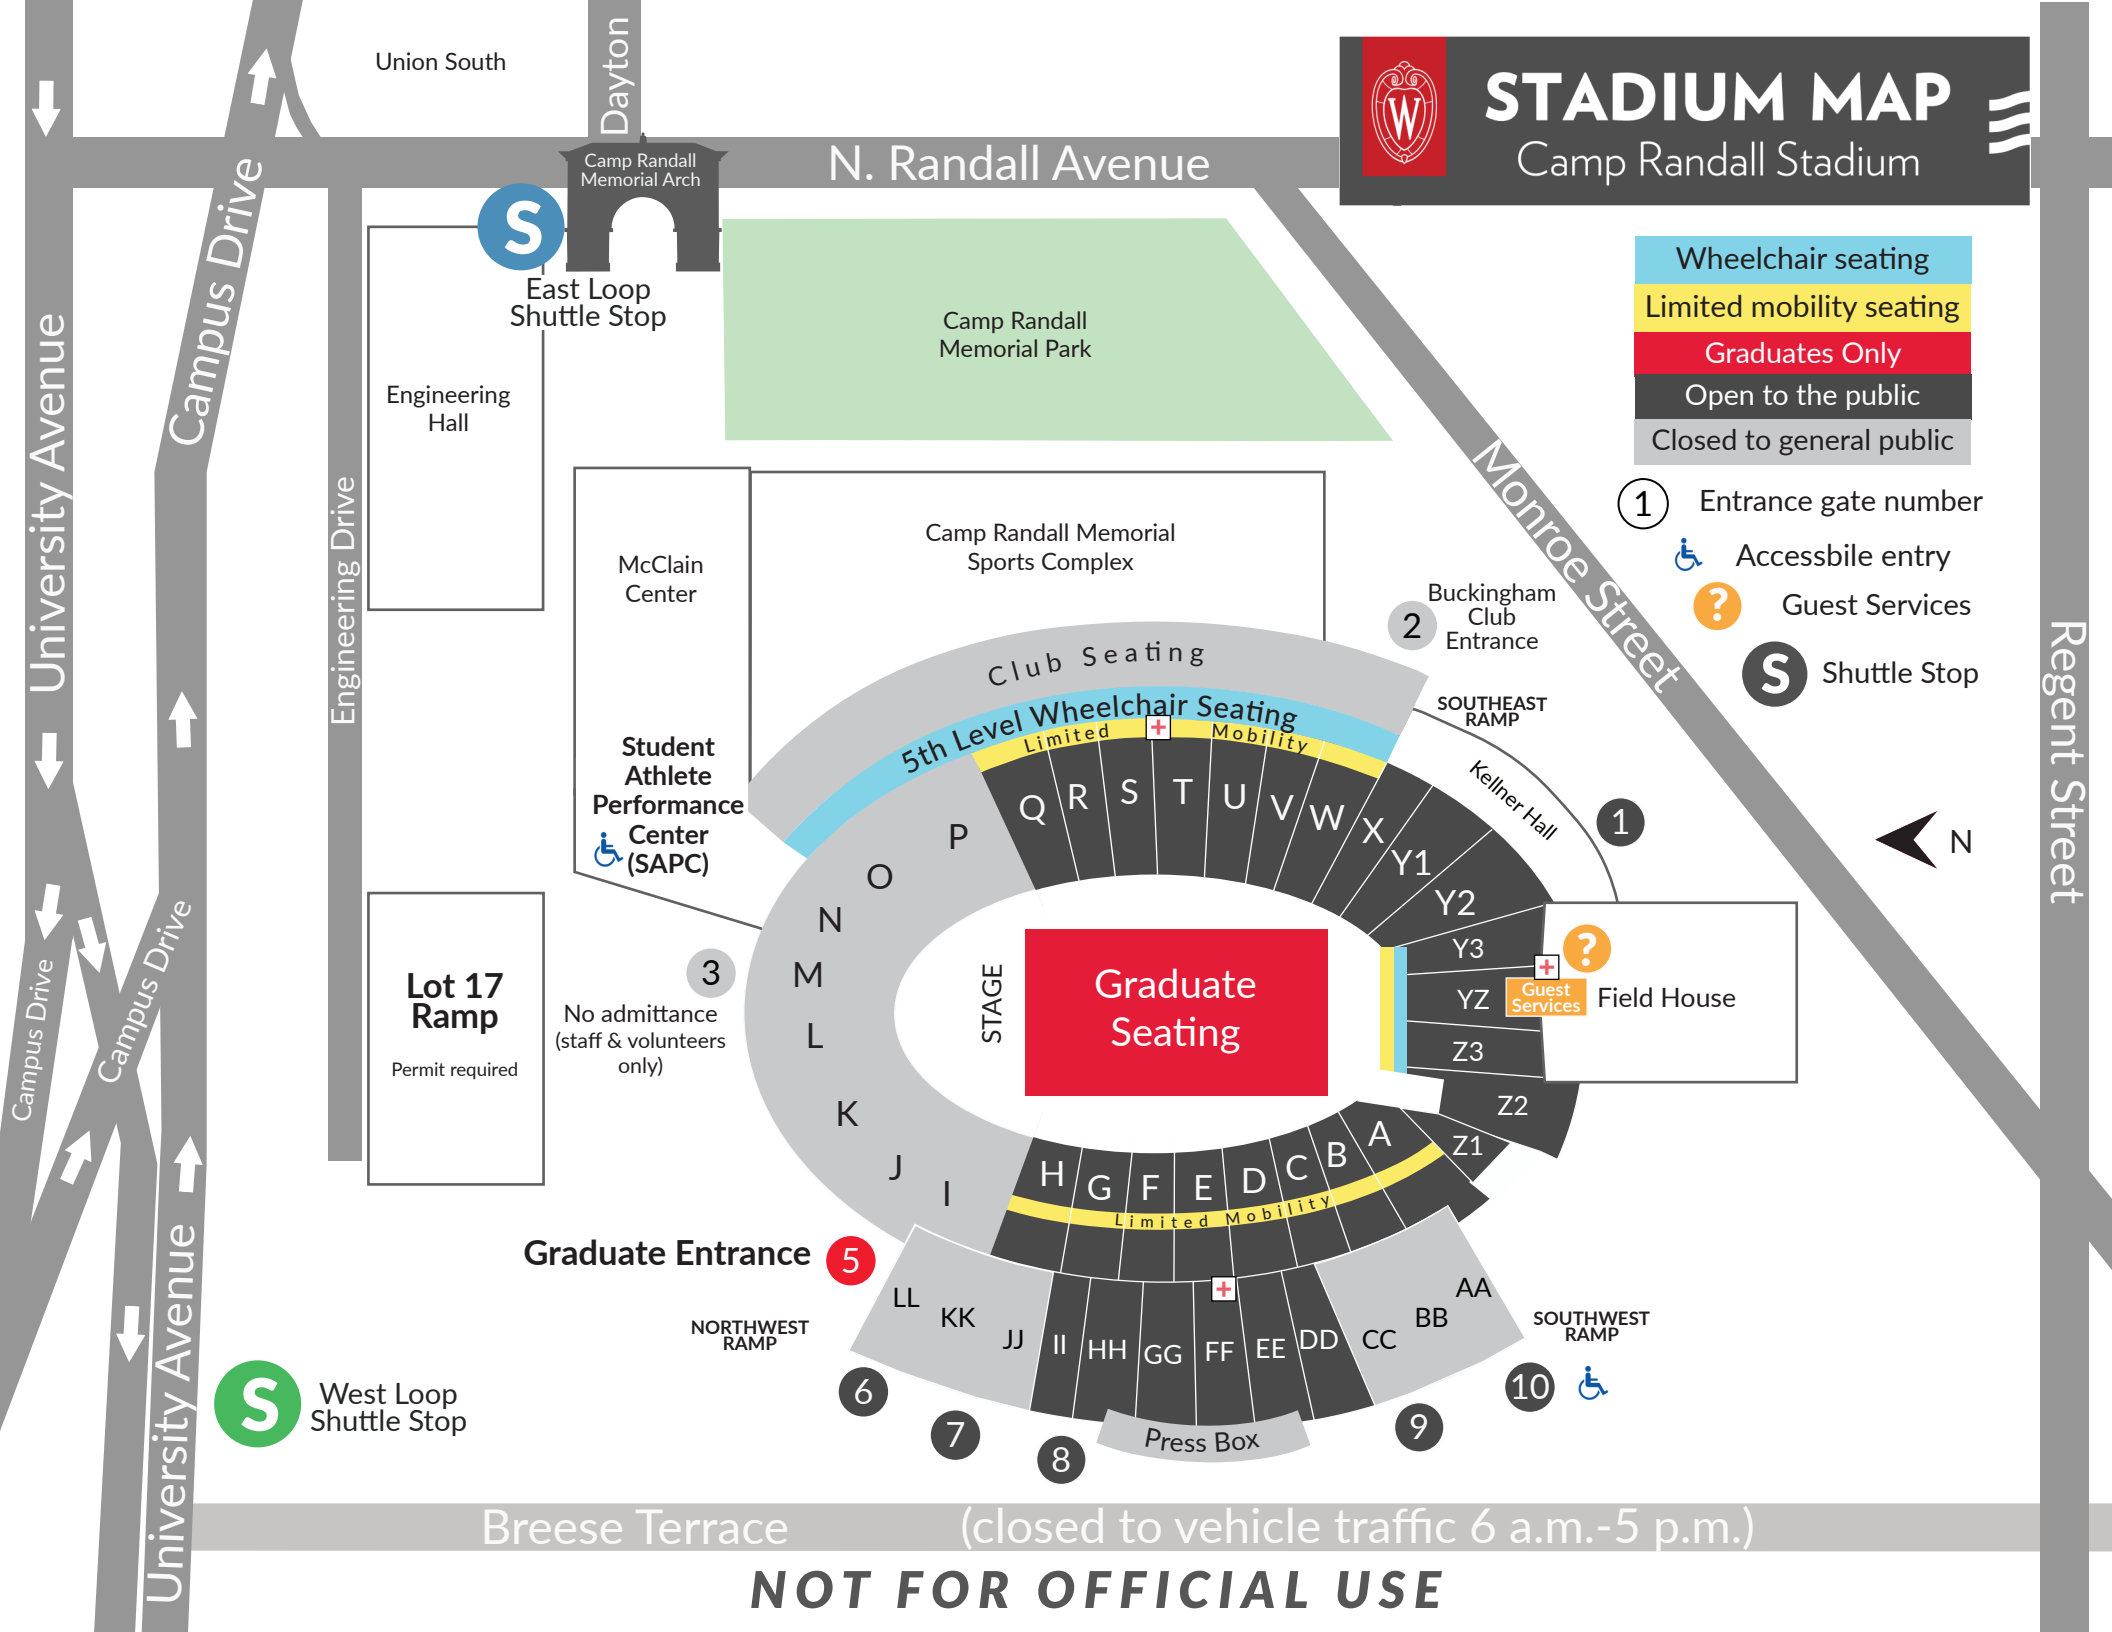

# STADIUM MAP

## Camp Randall Stadium

- Wheelchair seating
- Limited mobility seating
- Graduates Only
- Open to the public
- Closed to general public

- ① Entrance gate number
- Accessible entry
- Guest Services
- Shuttle Stop

Breese Terrace (closed to vehicle traffic 6 a.m.-5 p.m.)

**NOT FOR OFFICIAL USE**